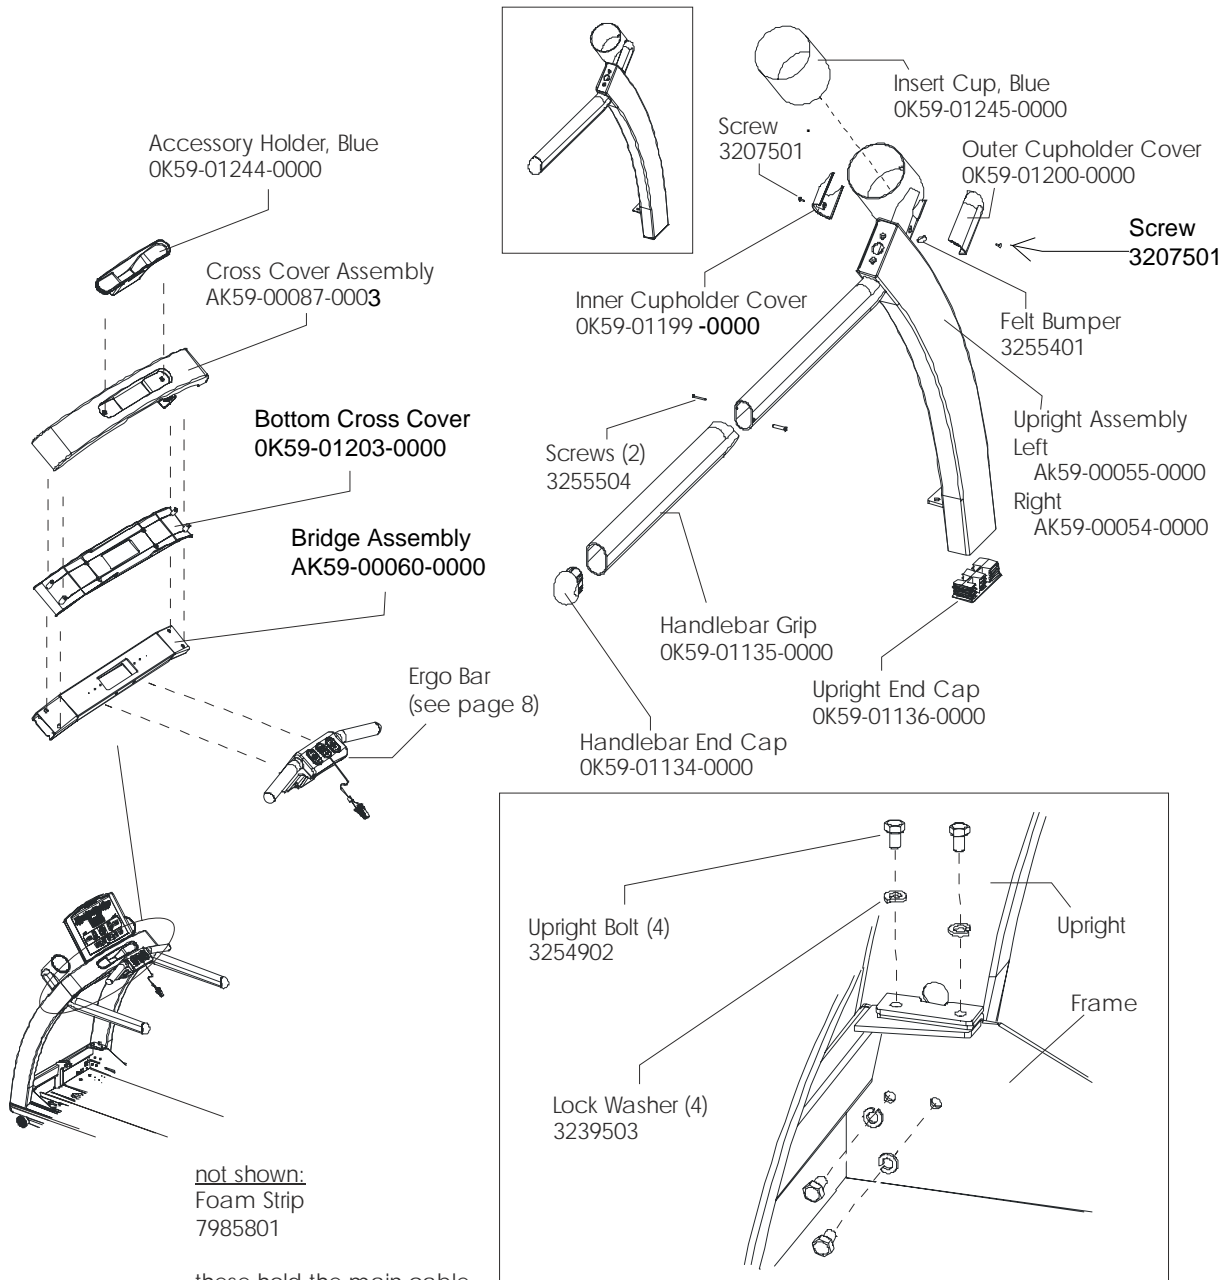

Belt, Deck, and Rear Roller 6

Uprights, Handrails, and Cupholders 7

Ergo Bar 8

Motor Cover, Front End Cap, and Leg Levelers 9

Lift Frame and Lift Motor 10

Motor Controller Assembly 11

Drive Motor Assembly 12

Front Roller Assembly 13

Block Diagram - Domestic 14

Block Diagram - International 15

Description	Part No.
Hardware Bag	AK59-00090-0000
Document Kit - Eng	AK59-00111-0000
Document Kit - Ger	AK59-000111-0002
Transmitter, Polar HR	8254701
Strap, Heart Rate LF	6844301
M6 Hex Long Arm Wrench	3255701

Motor Cover, Front End Cap, and Leg Levelers

Lift Frame and Lift Motor

Motor Controller Kit
Domestic
AK59-00112-0000
International
AK59-00113-0000

T5-5 TREADMILL
Block Diagram - Low Voltage

T55-0XXX-01

T5-5 TREADMILL Block Diagram - High Voltage

T55-0XXX-01

T55-0101-01	T55-0102-01	T55-0104-01	T55-0201-01
T5-5.ENG/MET. 230/50.CONT	T5-5.ENG/MET. 230/50.UK	T5-5.ENG/MET. 240.AUST	T5-5.ENG/MET. 230/50.CONT
7420801	7420901	7420801	7420801
LINE CORD, UK	7420901		
LINE CORD, AUSTRALIA	7802901		